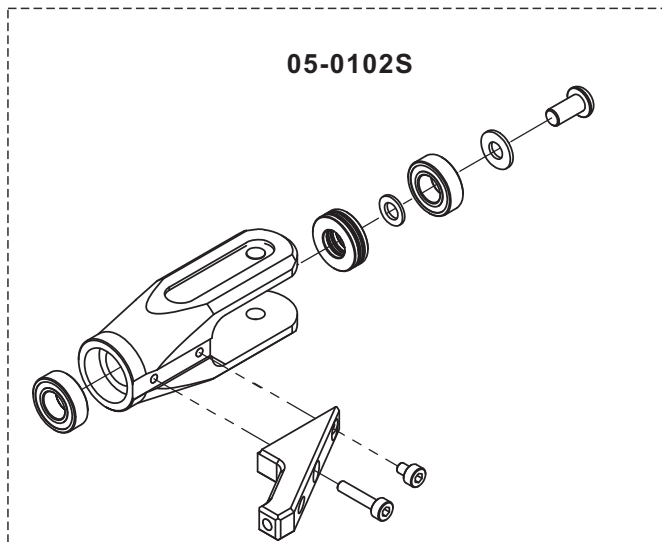

Part No.	Part Description	Qty,
02-0709	Ball Links	10 pcs/bag
05-0102S	Metal Main Grips 7Hv	1 pcs/bag
05-0117	Spindle	2 pcs/bag
05-0119	Spindle Washer (90)	2 pcs/bag
09-0109	7Hv Dampner	2 pcs/bag
09-7025S	7Hv Fbl Drive Tube	1 pcs/bag
09-7067S	7Hv Center Hub	1 pcs/bag
09-7068S	7Hv Main Grip Arm	1 pcs/bag
09-7069S	7Hv Fbl Arm Connector	1 pcs/bag
09-7101	7Hv Fbl Connector Collar	2 pcs/bag
60-8165	Ball Bearings 8X16X5	2 pcs/bag
61-4083	Flanged Bearings 4X8X3	4 pcs/bag
63-8165	Thrust Bearings 8X16X5	2 pcs/bag
79-0510	Button Head Bolts M5X10	10 pcs/bag
80-0304	Cap Head Bolts 3X4	2 pcs/bag
80-0312	Cap Head Bolts M3X12	10 pcs/bag
80-0325	Cap Head Bolts M3X25	10 pcs/bag
80-0430	Cap Head Bolts M4X30	10 pcs/bag
80-0535s	Shanked Bolts M5X35	2 pcs/bag
81-0328	Set Screws M3X28	10pcs/bag
82-3504	Washers 3.2X5.2X0.4	10 pcs/bag
82-5111	Washers 5.1X10X0.1	10 pcs/bag
82-821003	Washers 8.2X10X0.3	10 pcs/bag
91-0004	Nylon Lock Nuts M4	10 pcs/bag
91-0005	Nylon Lock Nuts M5	2 pcs/bag