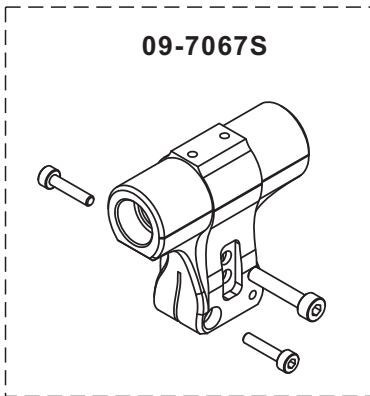

Part No.	Part Description	Qty,
02-0709	Ball Links	10 pcs/bag
05-0102S	Metal Main Grips 7Hv	1 pcs/bag
05-0117	Spindle	2 pcs/bag
05-0119	Spindle Washer (90)	2 pcs/bag
09-0109	7Hv Dampner	2 pcs/bag
09-7025S	7Hv Fbl Drive Tube	1 pcs/bag
09-7067S	7Hv Center Hub	1 pcs/bag
09-7068S	7Hv Main Grip Arm	1 pcs/bag
09-7069S	7Hv Fbl Arm Connector	1 pcs/bag
09-7101	7Hv Fbl Connector Collar	2 pcs/bag
60-8165	Ball Bearings 8X16X5	2 pcs/bag
61-4083	Flanged Bearings 4X8X3	4 pcs/bag
63-8165	Thrust Bearings 8X16X5	2 pcs/bag
79-0510	Button Head Bolts M5X10	10 pcs/bag
80-0304	Cap Head Bolts 3X4	2 pcs/bag
80-0312	Cap Head Bolts M3X12	10 pcs/bag
80-0325	Cap Head Bolts M3X25	10 pcs/bag
80-0430	Cap Head Bolts M4X30	10 pcs/bag
80-0535s	Shanked Bolts M5X35	2 pcs/bag
81-0328	Set Screws M3X28	10pcs/bag
82-3504	Washers 3.2X5.2X0.4	10 pcs/bag
82-5111	Washers 5.1X10X0.1	10 pcs/bag
82-821003	Washers 8.2X10X0.3	10 pcs/bag
91-0004	Nylon Lock Nuts M4	10 pcs/bag
91-0005	Nylon Lock Nuts M5	2 pcs/bag