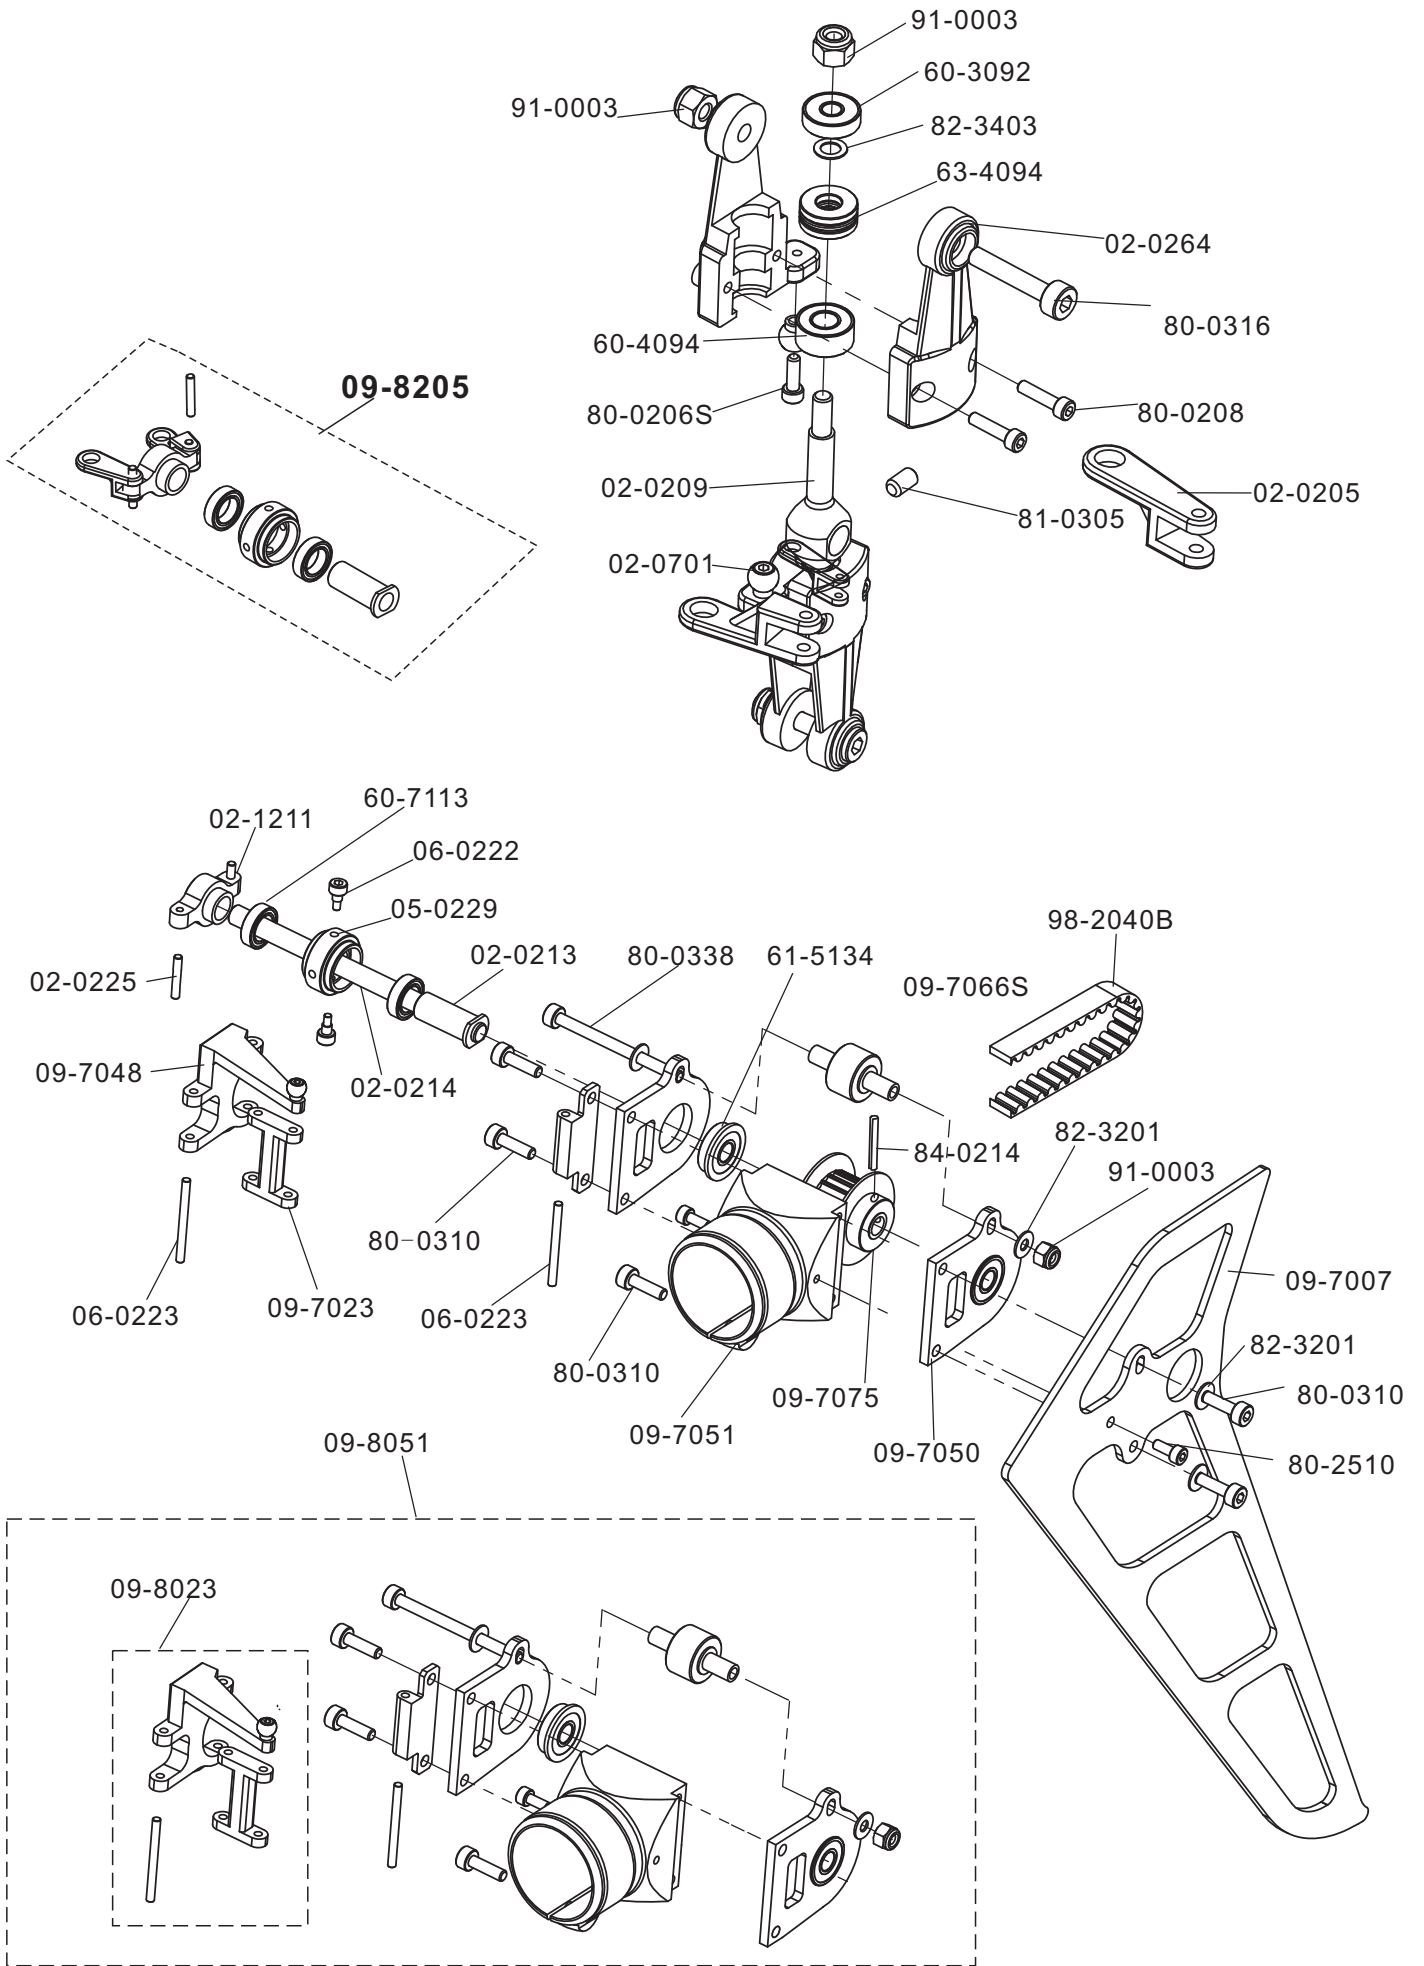

Part No.	Part Description	Qty,
02-0709	Ball Links	10 pcs/bag
05-0102S	Metal Main Grips 7Hv	1 pcs/bag
05-0117	Spindle	2 pcs/bag
05-0119	Spindle Washer (90)	2 pcs/bag
09-0109	7Hv Dampner	2 pcs/bag
09-7025S	7Hv Fbl Drive Tube	1 pcs/bag
09-7067S	7Hv Center Hub	1 pcs/bag
09-7068S	7Hv Main Grip Arm	1 pcs/bag
09-7069S	7Hv Fbl Arm Connector	1 pcs/bag
09-7101	7Hv Fbl Connector Collar	2 pcs/bag
60-8165	Ball Bearings 8X16X5	2 pcs/bag
61-4083	Flanged Bearings 4X8X3	4 pcs/bag
63-8165	Thrust Bearings 8X16X5	2 pcs/bag
79-0510	Button Head Bolts M5X10	10 pcs/bag
80-0304	Cap Head Bolts 3X4	2 pcs/bag
80-0312	Cap Head Bolts M3X12	10 pcs/bag
80-0325	Cap Head Bolts M3X25	10 pcs/bag
80-0430	Cap Head Bolts M4X30	10 pcs/bag
80-0535s	Shanked Bolts M5X35	2 pcs/bag
81-0328	Set Screws M3X28	10pcs/bag
82-3504	Washers 3.2X5.2X0.4	10 pcs/bag
82-5111	Washers 5.1X10X0.1	10 pcs/bag
82-821003	Washers 8.2X10X0.3	10 pcs/bag
91-0004	Nylon Lock Nuts M4	10 pcs/bag
91-0005	Nylon Lock Nuts M5	2 pcs/bag