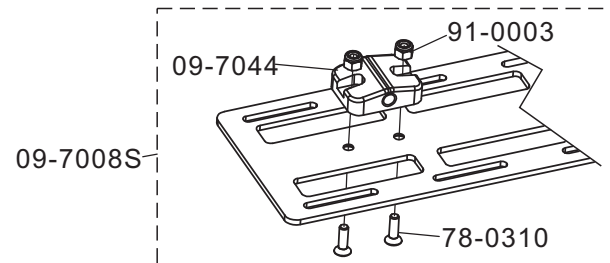

- a:78-0310
- b:80-0308
- c:80-2506
- d:82-3504
- e:91-0003