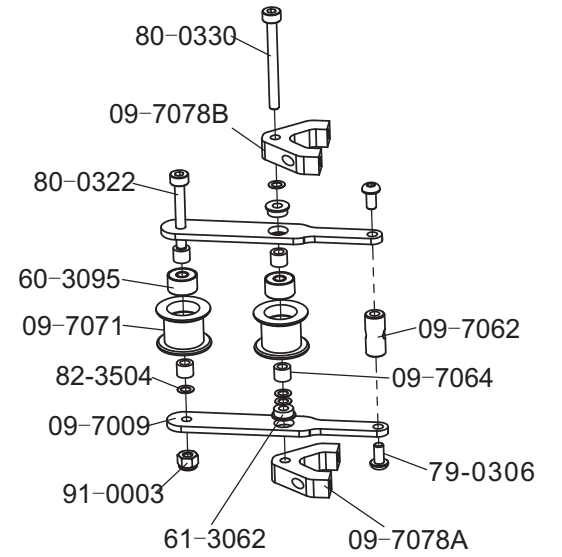

- a:78-0310
- b:80-0308
- c:80-2506
- d:82-3504
- e:91-0003