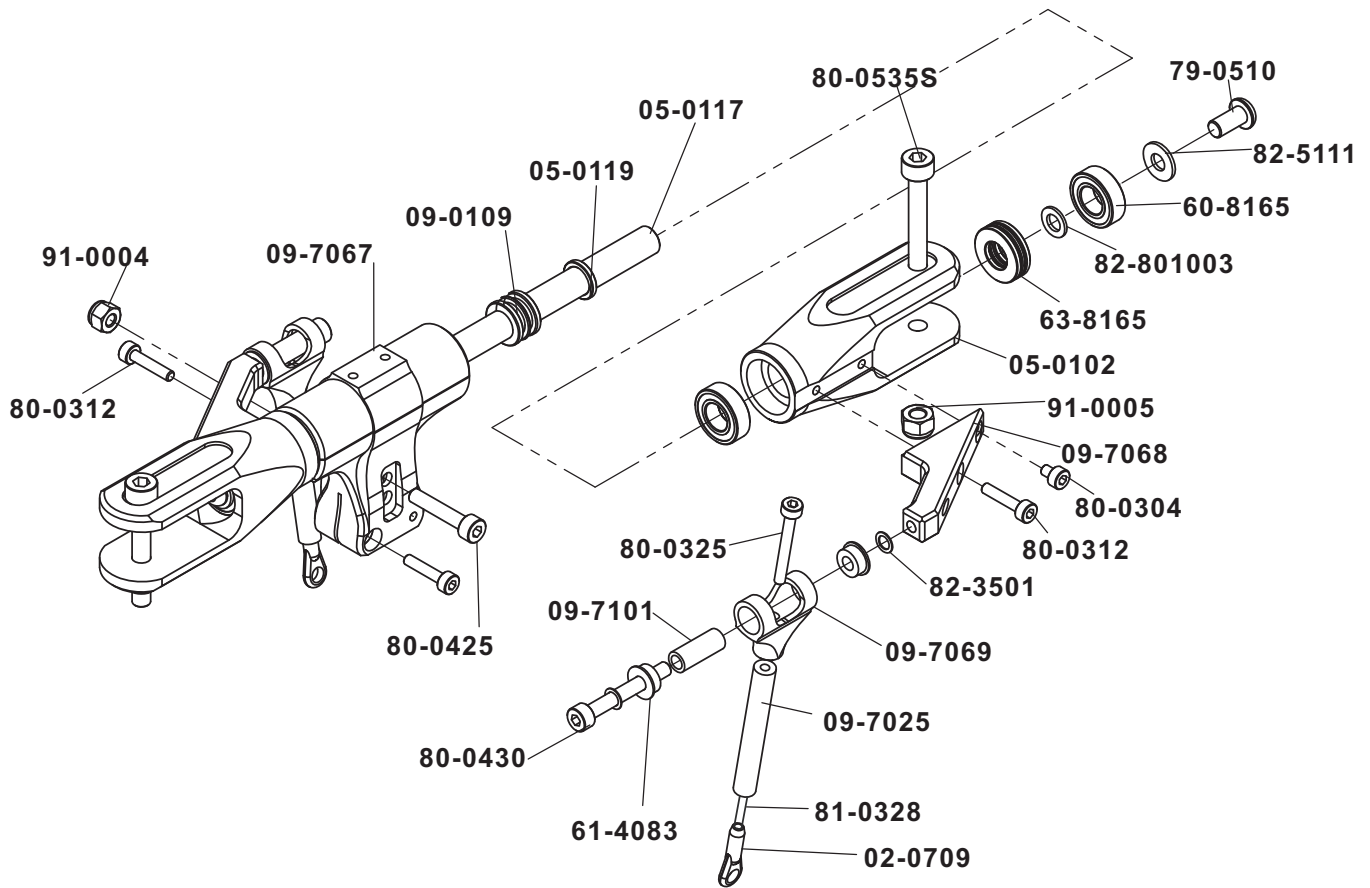

Part No.	Part Description	Qty,
02-0709	Ball Links	10 pcs/bag
05-0102S	Metal Main Grips 7Hv	1 pcs/bag
05-0117	Spindle	2 pcs/bag
05-0119	Spindle Washer (90)	2 pcs/bag
09-0109	7Hv Dampner	2 pcs/bag
09-7025S	7Hv Fbl Drive Tube	1 pcs/bag
09-7067S	7Hv Center Hub	1 pcs/bag
09-7068S	7Hv Main Grip Arm	1 pcs/bag
09-7069S	7Hv Fbl Arm Connector	1 pcs/bag
09-7101	7Hv Fbl Connector Collar	2 pcs/bag
60-8165	Ball Bearings 8X16X5	2 pcs/bag
61-4083	Flanged Bearings 4X8X3	4 pcs/bag
63-8165	Thrust Bearings 8X16X5	2 pcs/bag
79-0510	Button Head Bolts M5X10	10 pcs/bag
80-0304	Cap Head Bolts 3X4	2 pcs/bag
80-0312	Cap Head Bolts M3X12	10 pcs/bag
80-0325	Cap Head Bolts M3X25	10 pcs/bag
80-0430	Cap Head Bolts M4X30	10 pcs/bag
80-0535s	Shanked Bolts M5X35	2 pcs/bag
81-0328	Set Screws M3X28	10pcs/bag
82-3504	Washers 3.2X5.2X0.4	10 pcs/bag
82-5111	Washers 5.1X10X0.1	10 pcs/bag
82-821003	Washers 8.2X10X0.3	10 pcs/bag
91-0004	Nylon Lock Nuts M4	10 pcs/bag
91-0005	Nylon Lock Nuts M5	2 pcs/bag