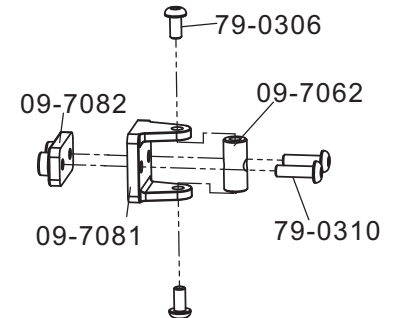

- a:78-0310
- b:80-0308
- c:80-2506
- d:82-3504
- e:91-0003