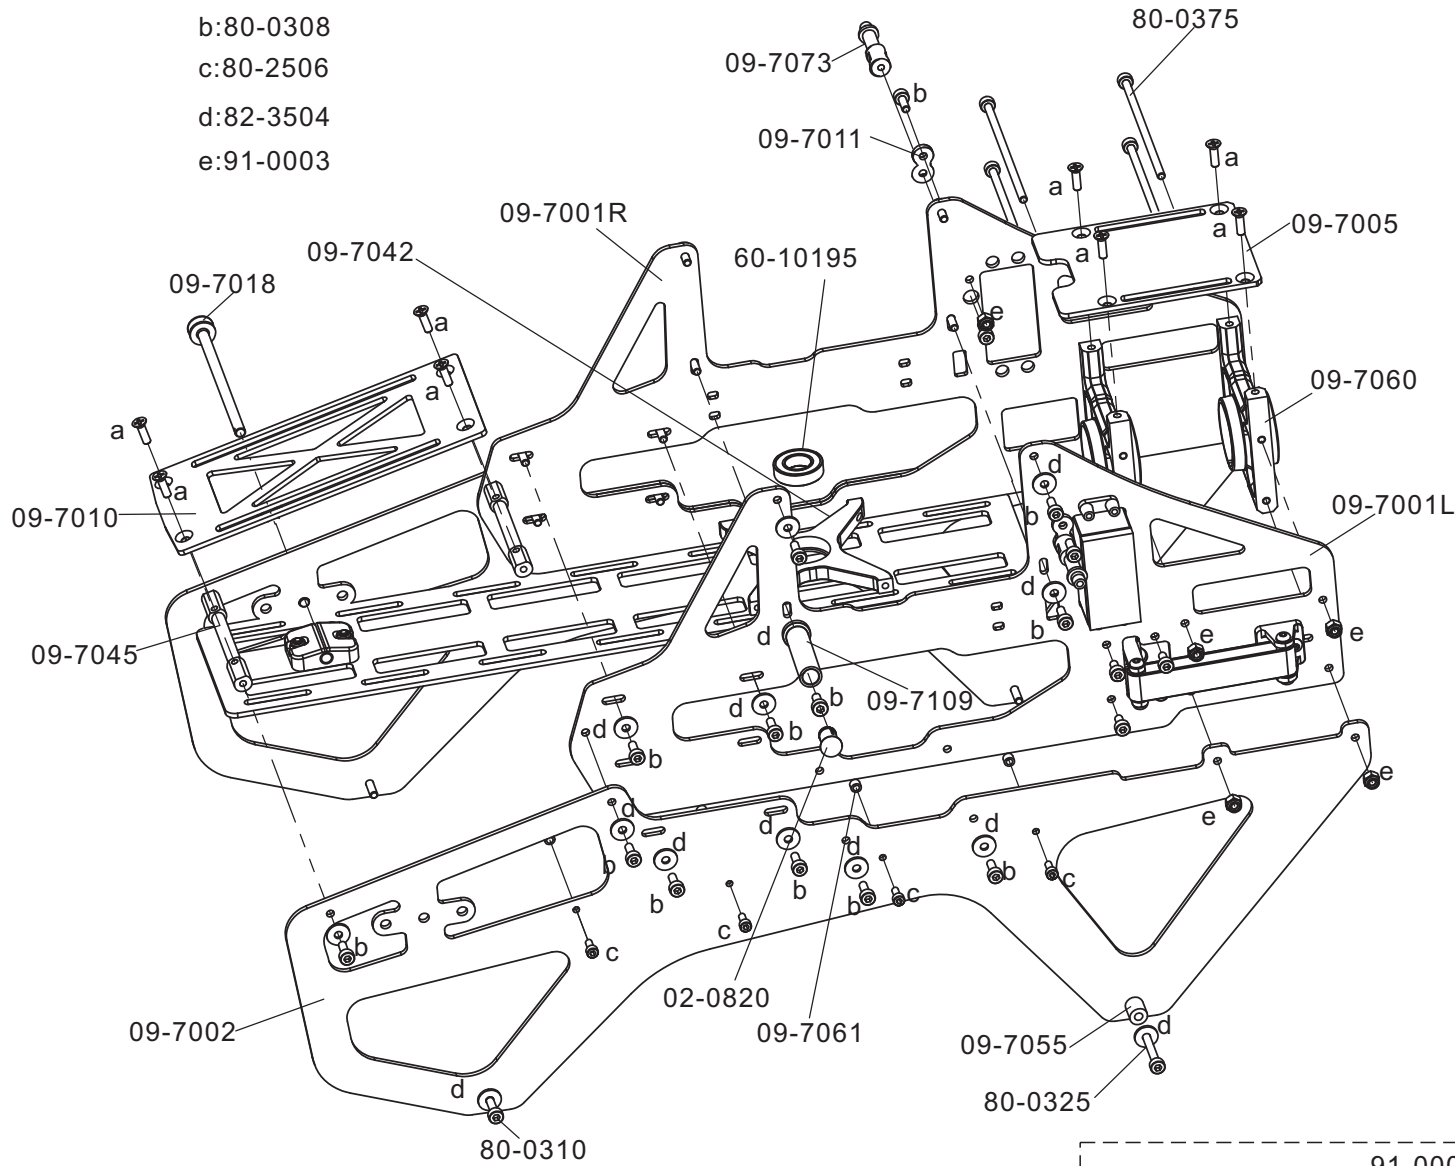

- a:78-0310
- b:80-0308
- c:80-2506
- d:82-3504
- e:91-0003