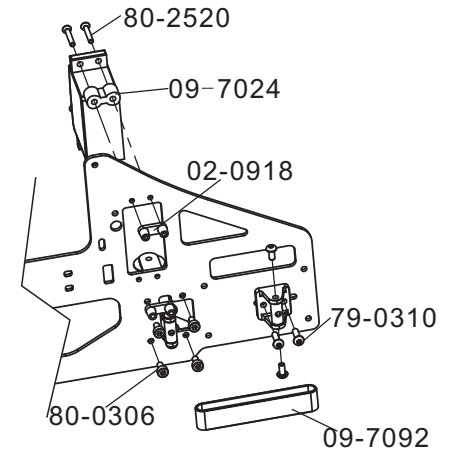

- a:78-0310
- b:80-0308
- c:80-2506
- d:82-3504
- e:91-0003